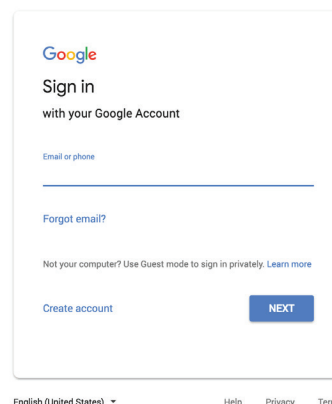

2. Log into Google with your email and password.

Note: This step may be skipped if you are already logged into your Google account.